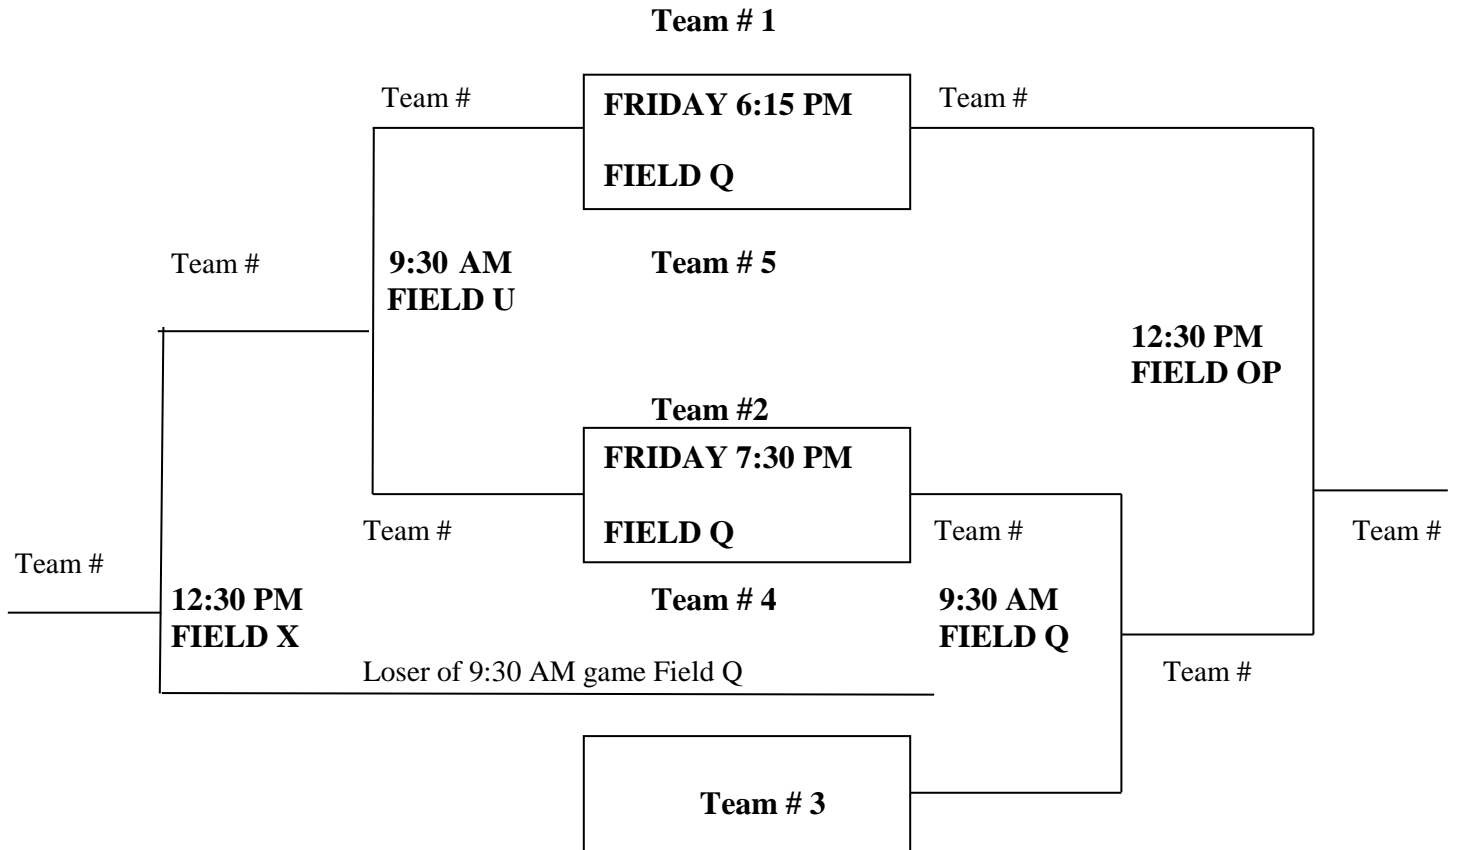

15&U TOURNAMENT 2017

REVISED

Note: all games will be played Saturday June 17, 2017 unless otherwise noted

“B SIDE”

“A SIDE”

Team 3 – NZ Galaxy; Team 4 – SRCS Rapids; Team 5 – SRCS Sounders

U. Lakewood Park
Q. Riffel High School
X. AE Wilson (off 8th Avenue)
OP. Optimist Park